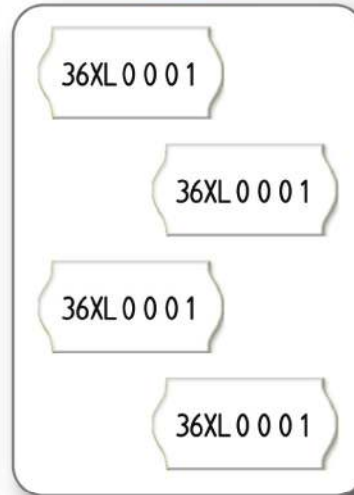

GARVEY

Consecutive Numbering Labeler

GARVEY

Consecutive Numbering Labeler

SINGLE PROGRESSION

DOUBLE PROGRESSION

REPEAT

SAMPLE OF LAYOUT

MODELS AVAILABLE FOR 22 X 12 LABELS

Model	Fixed Digits	Consecutive Digits
2253	5	3
2234	3	4
2243	4	3
2262	6	2
2233	3	3

MODELS AVAILABLE FOR 26 X 12 LABELS

Model	Fixed Digits	Consecutive Digits
2653	5	3
2644	4	4
2663	6	3
2682	8	2