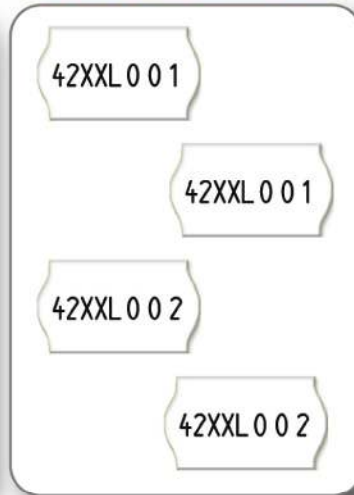

GARVEY

Consecutive Numbering Labeler

GARVEY

Consecutive Numbering Labeler

SINGLE PROGRESSION

DOUBLE PROGRESSION

REPEAT

SAMPLE OF LAYOUT

MODELS AVAILABLE FOR 22 X 12 LABELS

Model	Fixed Digits	Consecutive Digits
2253	5	3
2234	3	4
2243	4	3
2262	6	2
2233	3	3

MODELS AVAILABLE FOR 26 X 12 LABELS

Model	Fixed Digits	Consecutive Digits
2653	5	3
2644	4	4
2663	6	3
2682	8	2