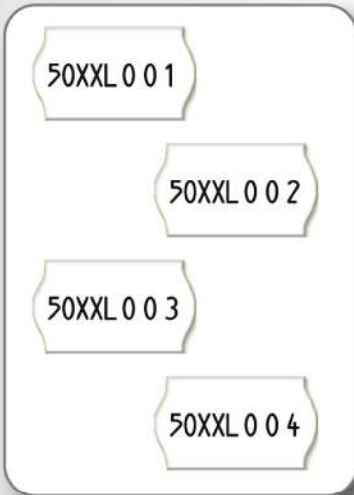

GARVEY

Consecutive Numbering Labeler

GARVEY

Consecutive Numbering Labeler

SINGLE PROGRESSION

DOUBLE PROGRESSION

REPEAT

SAMPLE OF LAYOUT

MODELS AVAILABLE FOR 22 X 12 LABELS

Model	Fixed Digits	Consecutive Digits
2253	5	3
2234	3	4
2243	4	3
2262	6	2
2233	3	3

MODELS AVAILABLE FOR 26 X 12 LABELS

Model	Fixed Digits	Consecutive Digits
2653	5	3
2644	4	4
2663	6	3
2682	8	2