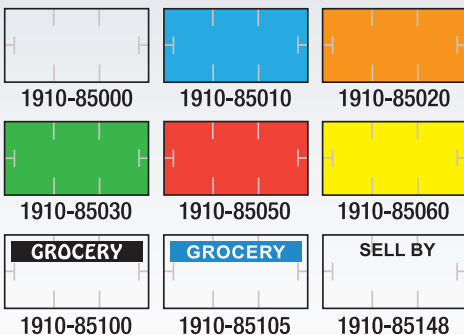

JAN 10 2020 99¢ ^{EA}

PREPRINT AREA

MAR 01 2 FOR 1.99

#1859
8 CHARACTERS

PREPRINT AREA

Lot 1234567

PREPRINT AREA

12-15-10

PREPRINT AREA

\$103.95

QUALITY GARVEY GS1910 LABELS

Many popular label colors and designs to select from

- Compatible with Garvey 1910 labeler and Monarch® 1110®* labeler
- Labels feature general purpose adhesive and security cross-cut
- 1065 labels per roll/16 rolls per sleeve
- Each sleeve includes an ink roller