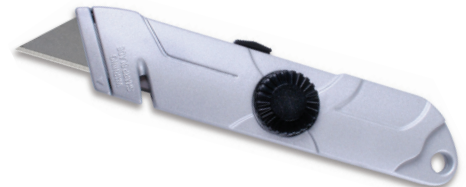

## Plastic Retractable Utility Knife

- Unique snap closure for quick blade changes
- Includes 1 blade

**CUT-091467**

Replacement Blades  
CUT-40477 (5 pk)  
CUT-091470 (10 pk)

## Self Retracting Utility Knife

- Spring loaded blade retracts when not in use
- Features slot for cutting bands, straps, and twine
- Includes 1 blade

**CUT-091479**

Replacement Blades  
CUT-40477 (5 pk)  
CUT-091470 (10 pk)