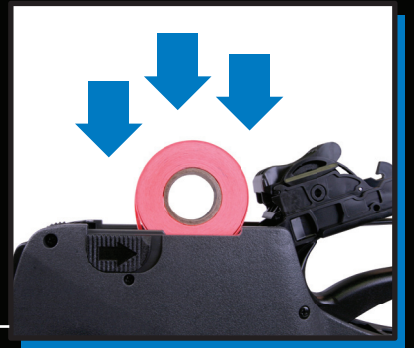

The new Garvey Labeler represents the next step forward in Garvey's tradition of providing reliable and easy to use labeling tools. With it, we met our design goals of improving every aspect of our customers labeling experience. Our engineers and designers created the new Garvey Labeler to perfectly combine new, user friendly features with improved durability and operation. At the same time, we maintained the best aspects of previous Garvey labelers, such as easy drop-in loading and jam free operation. All of these elements come together in a way that Garvey users will appreciate every time they pick up this labeler and experience Garvey Innovation!

GARVEY®

L A B E L E R

- Ideal for
- Price marking
 - Date labeling
 - Product identification
 - And more!

Ergonomic Handle With Rubberized Grip

Reinforced ABS Body With Steel Components

Easy Drop-In Loading