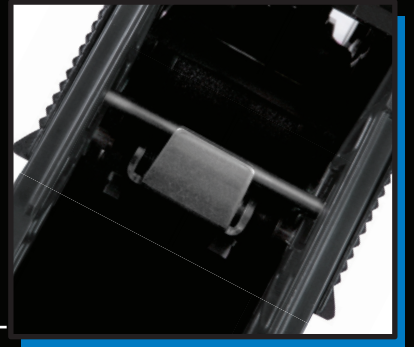

The new Garvey Labeler represents the next step forward in Garvey's tradition of providing reliable and easy to use labeling tools. With it, we met our design goals of improving every aspect of our customers labeling experience. Our engineers and designers created the new Garvey Labeler to perfectly combine new, user friendly features with improved durability and operation. At the same time, we maintained the best aspects of previous Garvey labelers, such as easy drop-in loading and jam free operation. All of these elements come together in a way that Garvey users will appreciate every time they pick up this labeler and experience Garvey Innovation!

GARVEY®

L A B E L E R

- Ideal for
- Price marking
 - Date labeling
 - Product identification
 - And more!

Ergonomic Handle With Rubberized Grip

Reinforced ABS Body With Steel Components

Easy Drop-In Loading